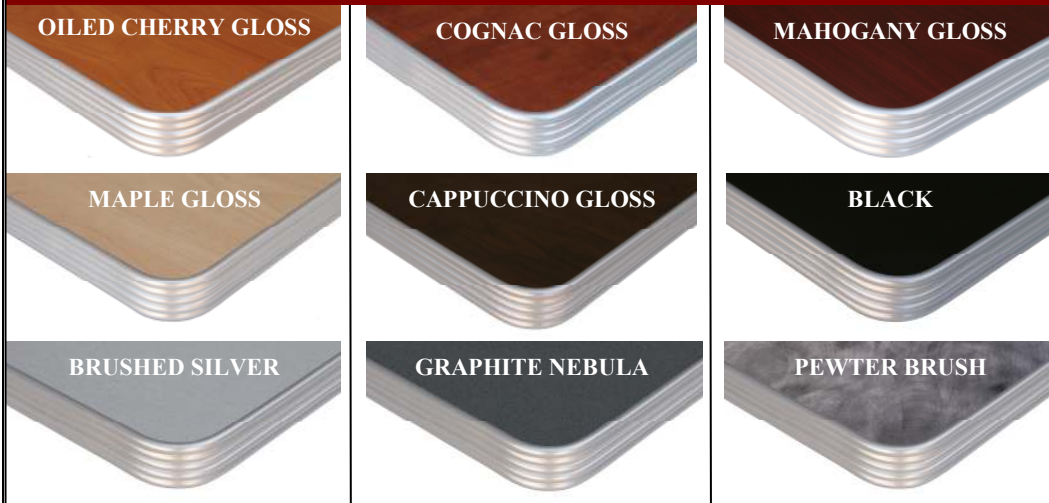

Milano Series Desk Options

FLUTED ALUMINUM EDGE