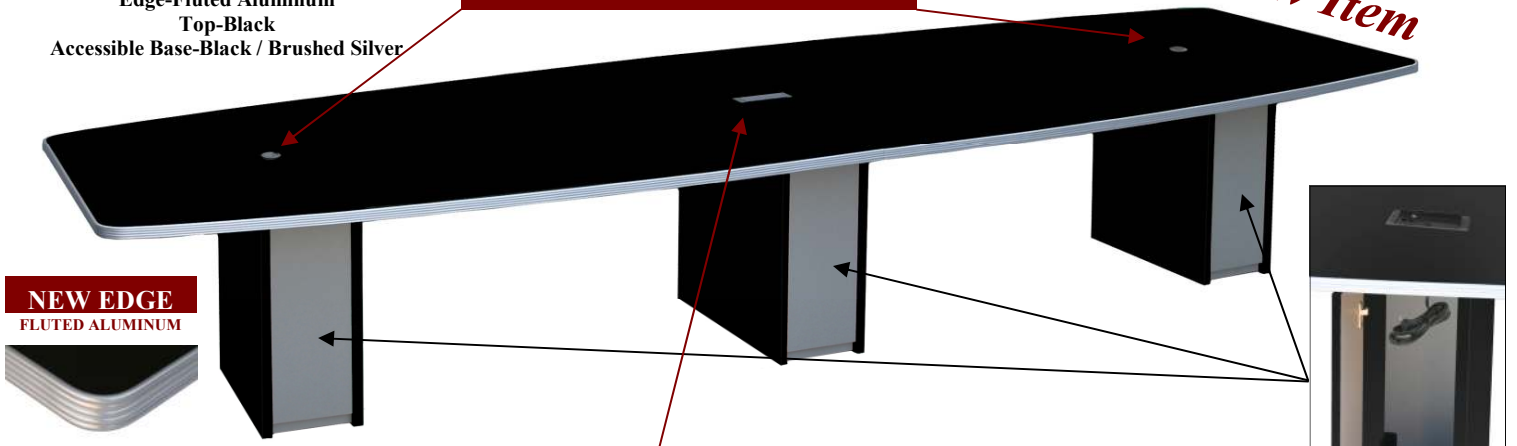

Milano Series Conference Tables With Accessible bases

MILCT-505-192
36x48x192 Boatshaped Conference Table
Edge-Fluted Aluminum
Top-Black
Accessible Base-Black / Brushed Silver

Standard with 2 grommets

New Item

NEW EDGE
FLUTED ALUMINUM

Accessible Bases